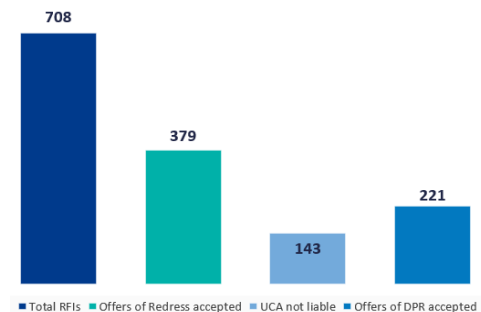

Some data:

- Almost 4000 UCA or predecessor Church related institutions (currently operating and defunct) listed at participating in the Scheme
- 80% of applications relate to out of home care, including family group homes and missions
- 6% relate to schools
- 9% relate to congregations
- 6% relate to other settings, including informal foster care
- Applications relate to abuse that occurred mostly in the 1960s-1980s but there some relate to abuse that occurred in the 1930s, and as recently as 2010s
- Abusers are most commonly staff, then other residents in out of home care contexts, followed by those in ministry or youth leaders

In the applications for redress, we read accounts of terrible abuse suffered by children in all contexts in which the Church operates. We hear of the lifelong impact of abuse on people's lives. We learn so much about the dynamics of power exerted over children to abuse then to silence them, sometimes for decades. These stories should never get lost in the numbers. We must continue to be vigilant in our safeguarding of children in the Church, and must always be learning from the mistakes of the past.

Upcoming training

- Direct Personal Response in the UCA

9 March 12-1.30pm AEST by zoom

- Managing Vicarious Trauma

23 March 12-1.30pm AEST by zoom

To register email us at

info@redress.uca.org.au

13,541

Total applications to National Redress Scheme (28/1/22)

Uniting Church Data

AS AT 1 MARCH 2022

info@redress.uca.org.au

ucaredress.org.au